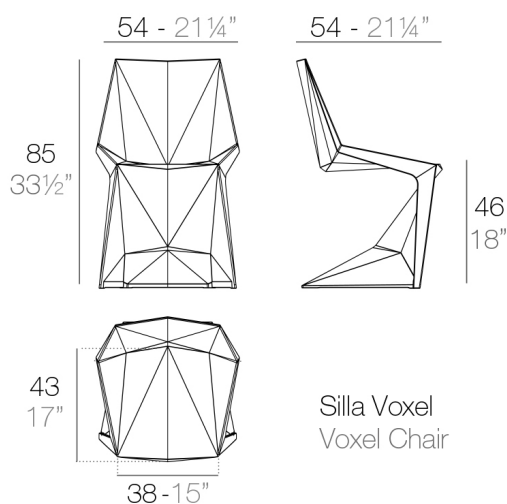

Features

Description

Made of injected polypropylene with fiber glass. Stackable. Available in several colors. Item suitable for indoor and outdoor use.

Weight

6.5 Kg

Finishes

BASIC PP

Ref. 51033