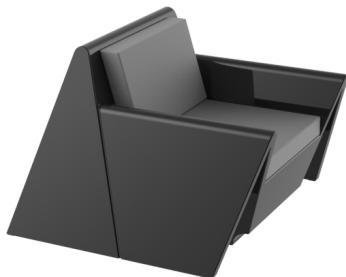

REST LOUNGE CHAIR

By A-cero

Inspired by ORIGAMI, the Japanese art based on folding paper in order to get different forms, and the motto of "Less is more" The whole is composed of an armchair, sofa, and table, with a modular structure which allows you to freely adapt them to your individual needs in any space. The manufacturing process used is rotational moulding, which is a technical process that guarantees the maximum quality of the final product by taking care of even the smallest details.

REST reflects the spirit of its creators, who are always loyal to elegance, beauty and exclusiveness, as well as the complete adjustment to customers. From well-defined, geometrical, yet elegant and light shapes, a new collection is born that provides maximum comfort for its users and fits perfectly in with innovative architecture, thanks to its contemporary design, a characteristic principle from the A-cero studio.

View online: <https://www.vondom.com/products/53001>

Features

Description

Made of polyethylene resin by rotational moulding. 100% Recyclable. Item suitable for indoor and outdoor use. Available in different finishes.