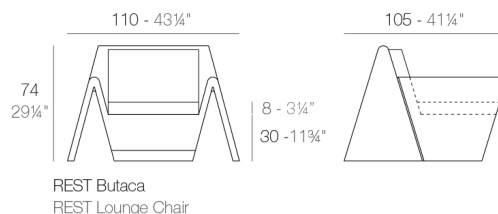

FINISHES

BASIC

Ref. 53001

Matt Polyethylene

- ☐ ICE
- ☐ WHITE
- ☒ BLACK
- ☐ BRONZE
- ☐ STEEL
- ☐ ANTHRACITE
- ☐ RED
- ☐ PISTACHIO
- ☐ ORANGE
- ☐ KHAKI