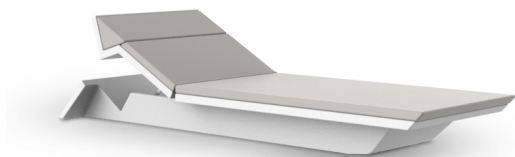

View online: <https://www.vondom.com/products/53008>

Features

Description

Made of polyethylene resin by rotational moulding. 100% Recyclable. Item suitable for indoor and outdoor use. Available in different finishes.