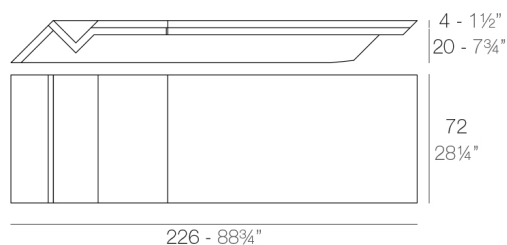

RUEDAS Includes castors for easy move

SILVERTEX Vinyl fabric suitable for indoor and outdoor use. Special option for upholstery.

REST Tumbona
REST Sun Chaise

FINISHES

BASIC

Ref. 53008

Matt Polyethylene

- ICE
- WHITE
- BLACK
- BRONZE
- STEEL
- ANTHRACITE
- RED
- PISTACHIO
- ORANGE