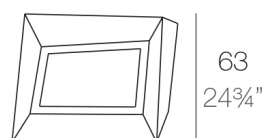

Weight

12 Kg

FAZ Macetero bajo XL C = 27 L
FAZ Down planter XL C = 7 gal

FINISHES

BASIC

Ref. 54011A

Matt Polyethylene

	ICE
	WHITE
	BLACK
	BRONZE
	STEEL
	ANTHRACITE
	RED
	PISTACHIO
	ORANGE
	KHAKI
	NAVY
	PLUM
	TAUPE
	ECRU