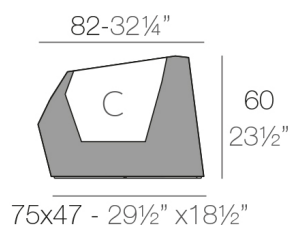

Weight

12 Kg

FAZ Macetero bajo XL C = 27 L
FAZ Down planter XL C = 7 gal

FINISHES

BASIC

Ref. 54011A

Matt Polyethylene

	ICE
	WHITE
	BLACK
	BRONZE
	STEEL
	ANTHRACITE
	RED
	PISTACHIO
	ORANGE
	KHAKI
	NAVY
	PLUM
	TAUPE
	ECRU