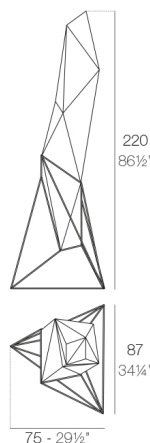

View online: <https://www.vondom.com/products/54018A>

Features

Description

Made of polyethylene resin by rotational moulding. 100% Recyclable. Item suitable for indoor and outdoor use. Available in different finishes.

Weight

17.51 Kg

FAZ Lámpara
FAZ Lamp

LIGHTING

LIGHT

Ref. 54018W

White internally lit unit with LED technology. Available only in matte ice white finish.

ICE