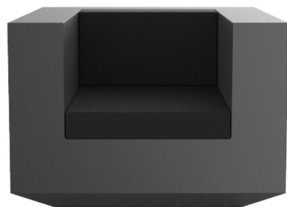

VELA LOUNGE CHAIR

By Ramon Esteve

This extensive outdoor furniture and plantpot collection aims to offer the comfort and the quality of interior furniture without losing it's original qualities. VELA is a modulate system with an elementary prismatic geometry that bases its singularity in the balance of its proportions. The elements can combine among themselves to integrate into any space. Their precise volumes create the illusion of hovering some centimetres off the floor, and when they are illuminated they are transformed into floating architectures.

View online: <https://www.vondom.com/products/54023>

Features

Description

Made of polyethylene resin by rotational moulding. 100% Recyclable. Item suitable for indoor and outdoor use. Available in different finishes.

Weight

32.58 Kg

Includes

CREVIN Upholstery fabric, that as and natural appearance and can be easy cleaned by washing machines, allowing an easy removal of mildew. Suitable for indoor and outdoor use

GLAD Soft and cozy fabric suitable for indoor and outdoor use.