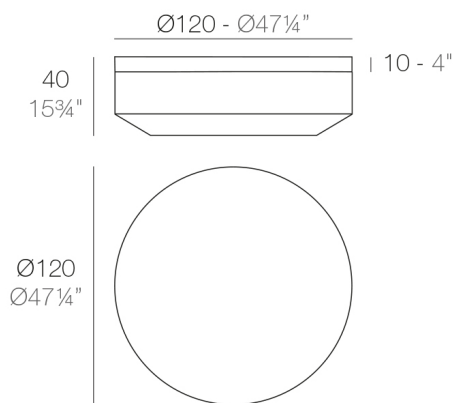

VELA Redondo Puff-Chaise Longue
VELA Round Ottoman-Chaise Longue

FINISHES

BASIC

Ref. 54033

Matt Polyethylene

- ☐ ICE
- ☐ WHITE
- ☒ BLACK
- ☐ BRONZE
- ☐ STEEL
- ☐ ANTHRACITE
- ☐ RED
- ☐ PISTACHIO
- ☐ ORANGE
- ☐ KHAKI