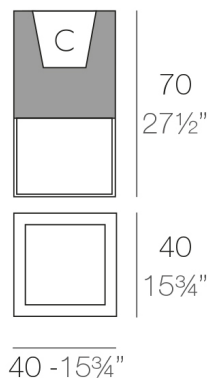

### Weight

6 Kg

VELA Cubo 40 C = 22 L (5.9 gal)  
 VELA Cube 40 C = 6 gal (22.7 L) 12 1/8" x 12 1/8"