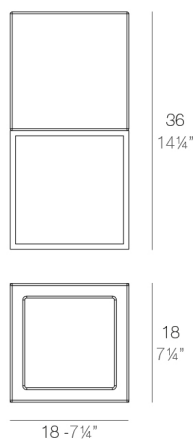

### Weight

0.4 Kg

VELA Nano Cubo 36 C = 2 L  
VELA Nano Cube 36 C = 1/2 gal