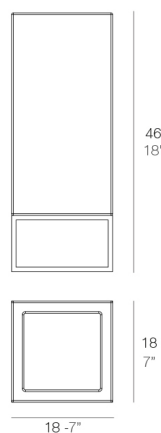

VELA Nano Cubo Alto 46 C = 1,5 L
VELA Nano High Cube 46 C = ½ gal

FINISHES

BASIC

Ref. 54040A

Matt Polyethylene

- ICE
- WHITE
- BLACK
- BRONZE
- STEEL
- ANTHRACITE
- RED
- PISTACHIO
- ORANGE
- KHAKI
- NAVY
- PLUM
- TAUPE
- ECRU