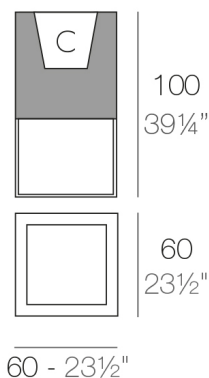

Weight

14.9 Kg

VELA Cubo 60 C = 72 L
VELA Cube 60 C = 19 gal

FINISHES

BASIC

Ref. 54042A

Matt Polyethylene

- ICE
- WHITE
- BLACK
- BRONZE
- STEEL
- ANTHRACITE
- RED
- PISTACHIO
- ORANGE
- KHAKI
- NAVY
- TAUPE
- PLUM
- ECRU