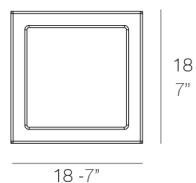

Weight

1.6 Kg

VELA Nano Cubo 28 C = 2 L
VELA Nano Cube 28 C = ½ gal

FINISHES

BASIC

Ref. 54043A

Matt Polyethylene

- ICE
- WHITE
- BLACK
- BRONZE
- STEEL
- ANTHRACITE
- RED
- PISTACHIO
- ORANGE
- KHAKI
- NAVY
- TAUPE
- PLUM
- ECRU