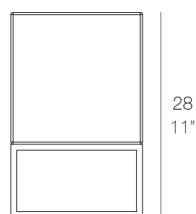

Weight

1.6 Kg

VELA Nano Cubo 28 C = 2 L
VELA Nano Cube 28 C = ½ gal

FINISHES

BASIC

Ref. 54043A

Matt Polyethylene

- ICE
- WHITE
- BLACK
- BRONZE
- STEEL
- ANTHRACITE
- RED
- PISTACHIO
- ORANGE
- KHAKI
- NAVY
- TAUPE
- PLUM
- ECRU