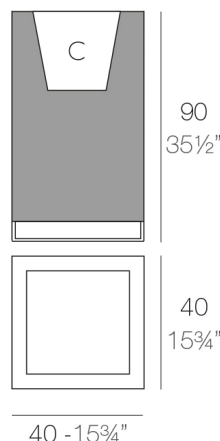

Weight

13 Kg

40 - 15 $\frac{3}{4}$ "
 VELA Cubo Alto 40 C = 24 L
 VELA High Cube 40 C = 6 $\frac{1}{2}$ gal

FINISHES

BASIC

Ref. 54049A

Matt Polyethylene

- ICE
- WHITE
- BLACK
- BRONZE
- STEEL
- ANTHRACITE
- RED
- PISTACHIO
- ORANGE
- KHAKI
- NAVY
- PLUM
- TAUPE
- ECRU