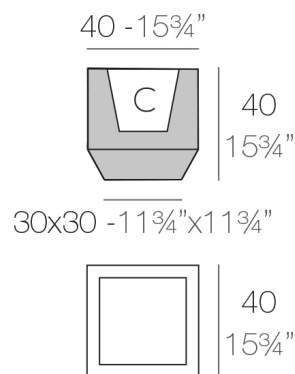

Weight

5 Kg

VELA Chill Maceta C = 19 L
VELA Chill Planter C = 5 gal

FINISHES

BASIC

Ref. 54073A

Matt Polyethylene

- ICE
- WHITE
- BLACK
- BRONZE
- STEEL
- ANTHRACITE
- RED
- PISTACHIO
- ORANGE
- KHAKI
- NAVY
- PLUM
- TAUPE
- ECRU