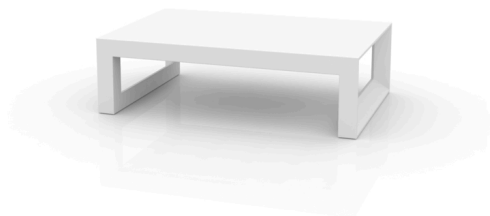

FRAME COFFEE TABLE 120x80x35

By Ramon Esteve

FRAME Collection comes from generating serene and timeless shapes using the framework as elementary geometry. The endless possibilities offered by the material using advanced technology, was the motivation to explore the limits. The FRAME section is flared creating pieces of visual lightness while still categorical and resistant. FRAME meets a wide range of needs in any outdoor space thanks to its variety of pieces.

View online: <https://www.vondom.com/products/54089>

Features

Description

Made of polyethylene resin by rotational moulding. 100% Recyclable. Item suitable for indoor and outdoor use. Available in different finishes.

Weight

18.05 Kg

FRAME Mesa Baja
FRAME Low Table

FINISHES

BASIC

Ref. 54089

Matt Polyethylene

- WHITE
- BLACK
- STEEL
- RED
- PISTACHIO
- ORANGE
- KHAKI
- NAVY
- TAUPE
- PLUM
- ECRU
- BEIGE