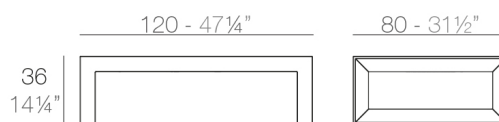

Weight

18.05 Kg

FRAME Mesa Baja
FRAME Low Table

FINISHES

BASIC

Ref. 54089

Matt Polyethylene

- WHITE
- BLACK
- STEEL
- RED
- PISTACHIO
- ORANGE
- KHAKI
- NAVY
- TAUPE
- PLUM
- ECRU
- BEIGE