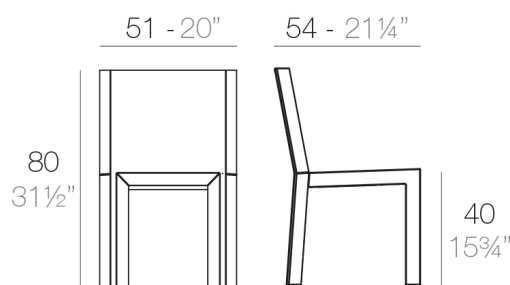

SILVERTEX Vinyl fabric suitable for indoor and outdoor use. Special option for upholstery.

FRAME Silla
FRAME Chair

FINISHES

BASIC

Ref. 54093

Matt Polyethylene

- WHITE
- BLACK
- STEEL
- RED
- PISTACHIO
- ORANGE
- KHAKI
- NAVY
- TAUPE
- PLUM