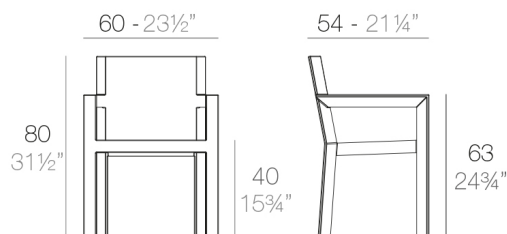

SILVERTEX Vinyl fabric suitable for indoor and outdoor use. Special option for upholstery.

FRAME Silla con brazos
FRAME Armchair

FINISHES

BASIC

Ref. 54094

Matt Polyethylene

- WHITE
- BLACK
- STEEL
- RED
- PISTACHIO
- ORANGE
- KHAKI
- NAVY
- TAUPE
- PLUM