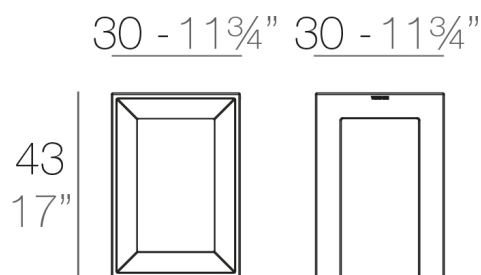

SILVERTEX Vinyl fabric suitable for indoor and outdoor use. Special option for upholstery.

FRAME Taburete Bajo
FRAME Low Stool

FINISHES

BASIC

Ref. 54096

Matt Polyethylene

- WHITE
- BLACK
- STEEL
- RED
- PISTACHIO
- ORANGE
- KHAKI
- NAVY
- TAUPE
- PLUM