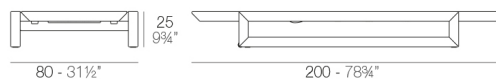

FRAME Tumbona
FRAME Sun Chaise

FINISHES

BASIC

Ref. 54097

Matt Polyethylene

- ☐ WHITE
- ☒ BLACK
- ☐ STEEL
- ☐ RED
- ☐ PISTACHIO
- ☐ ORANGE
- ☐ KHAKI
- ☐ NAVY
- ☐ PLUM
- ☐ TAUPE