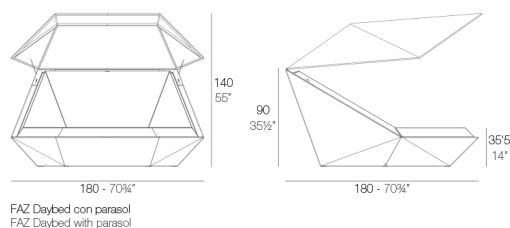

Open Abierto	Close Cerrado	Rotation Giro	Thick cushion Grosor acolchado
Daybed with parasol	55"	35 1/2"	360°	3 1/4"
Daybed con parasol	140	90	360°	8

FINISHES

BASIC

Ref. 54098

Matt Polyethylene

- ☐ ICE
- ☐ WHITE
- ☐ BLACK
- ☒ BRONZE
- ☐ STEEL
- ☐ ANTHRACITE