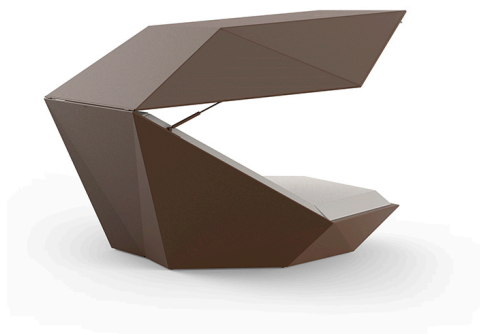

FAZ DAYBED WITH hinged canopy/360° swivels

By Ramon Esteve

Ramón Esteve, architect of harmony, serenity, timelessness and universality has created mineral and emphatic shapes that make FAZ a design that contextualizes with homes and installations. An ambience, encircling as a result of the blissful combination of the material and lighting, so that the sole sensation would be its fusion. Their VONDOM spirit is experienced exclusively in the quality of the material that permits an exterior using even in the most exacting environments. The modularity of FAZ permits the consumers to adapt the furniture and flowerpots to their style and needs without losing the harmony of this furniture set. It's upholstery is available in excellent quality nautical canvas or polyester fabric. The result is a product that transmits essence, that contains the complexity and the density of a work finalized to the extreme degree, the purpose of which is to create desirable places to live. ca vivir.

View online: <https://www.vondom.com/products/54098>

Features

Description

Made of polyethylene resin by rotational moulding. 100% Recyclable. Item suitable for indoor and outdoor use. Available with different finishes and options.

Weight

110.63 Kg

Includes

BASEGIRATORIA360 Swivels 360°

BATYLINE Woven polyester fibre protected with PVC coating. Suitable for indoor and outdoor use.

CREVIN Upholstery fabric, that as and natural appearance and can be easy cleaned by washing machines, allowing an easy removal of mildew. Suitable for indoor and outdoor use