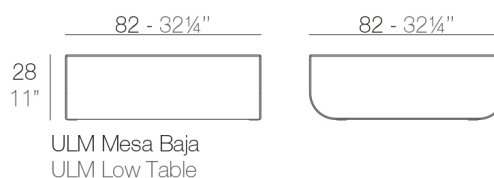

Weight

13.65 Kg

FINISHES

BASIC

Ref. 54132

Matt Polyethylene

- WHITE
- BLACK
- BRONZE
- STEEL
- ANTHRACITE
- RED
- PISTACHIO
- ORANGE
- KHAKI
- NAVY
- TAUPE
- PLUM
- ECRU
- BEIGE

LACQUERED