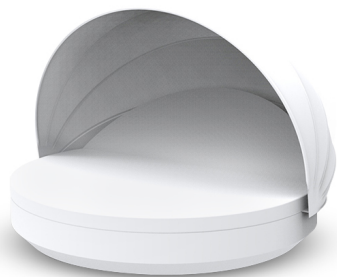

VELA DAYBED Ø with reclining backrest and folding canopy

By Ramon Esteve

This extensive outdoor furniture and plantpot collection aims to offer the comfort and the quality of interior furniture without losing its original qualities. VELA is a modulate system with an elementary prismatic geometry that bases its singularity in the balance of its proportions. The elements can combine among themselves to integrate into any space. Their precise volumes create the illusion of hovering some centimetres off the floor, and when they are illuminated they are transformed into floating architectures.

View online: <https://www.vondom.com/products/54188>

Features

Description

Made of polyethylene resin by rotational moulding. 100% Recyclable. Item suitable for indoor and outdoor use. Available with different finishes and options.

Weight

104.07 Kg

Includes

BASEGIRATORIA360 Swivels 360°

CREVIN Upholstery fabric, that as and natural appearance and can be easy cleaned by washing machines, allowing an easy removal of mildew. Suitable for indoor and outdoor use

NAUTIC Soft leather like fabric suitable for indoor and outdoor use. Stantard option for upholstery.

SILVERTEX Vinyl fabric suitable for indoor and outdoor use. Special option for upholstery.

SUNVISION PVC and acrylic outdoor fabric for Vela Canopy, Vela Round Canopy and Ulm parasol.

FINISHES

BASIC

Ref. 54188

Matt Polyethylene

- ☐ ICE
- ☐ WHITE
- ☐ BLACK
- ☐ BRONZE
- ☐ STEEL
- ☐ ANTHRACITE
- ☐ RED