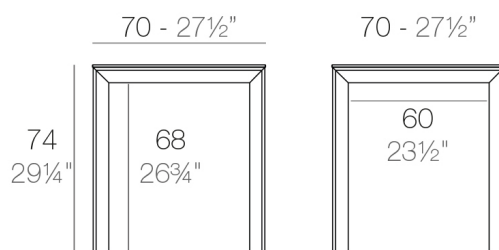

View online: <https://www.vondom.com/products/54231F>

Features

Description

Extruded aluminum with cast lacquered aluminum base. HPL Table top ó Dekton Table top. Item suitable for indoor and outdoor use. HPL Table top.

Weight

14.23 Kg

FRAME Mesa 70x70cm
FRAME Dining Table 27½"x27½"

FINISHES

LACQUERED

Ref. 54231F

Lacquered aluminium profile.

- WHITE
- BLACK
- ECRU