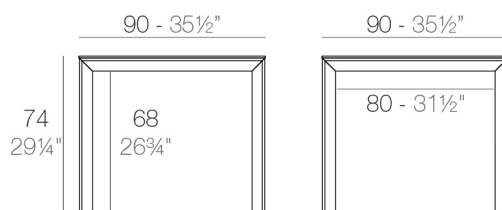

View online: <https://www.vondom.com/products/54233F>

Features

Description

Extruded aluminum with cast lacquered aluminum base. HPL Table top ó Dekton Table top. Item suitable for indoor and outdoor use. HPL Table top.

Weight

19.63 Kg

FRAME Mesa 90x90cm
FRAME Dinning Table 35½"x35½"

FINISHES

LACQUERED

Ref. 54233F

Lacquered aluminium profile.

- WHITE
- BLACK
- ECRU