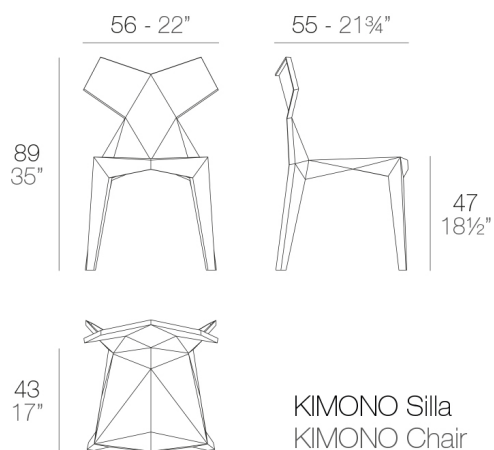

# KIMONO CHAIR

By Ramon Esteve

View online: <https://www.vondom.com/products/54299>

### Description

5.1 Kg