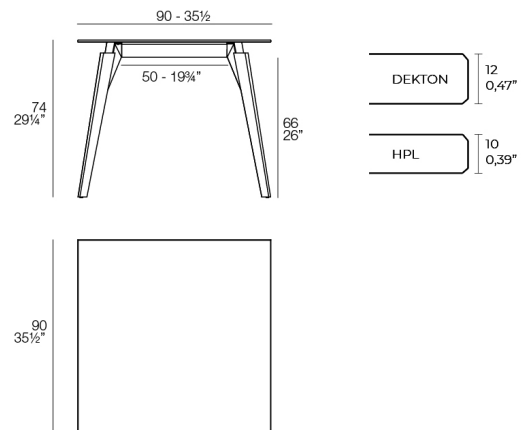

FAZ WOOD LOUNGE TABLE 90x90x74

By Ramon Esteve

With a warmer, more cheerful, and original design, Vondom adds wood finishes to the legs of the classics Faz chair and bar stool. As well as the bases of the table in its three types. A reinterpretation that reinforces the inspiration of the collection based on minerals and their role in nature. The result is pieces imbued with a spirit of casual luxury, without departing from the ergonomic and elegant architectural forms of the rest of the collection.

Features

Description

25.29 Kg

FAZ WOOD Mesa Salón 90 x 90
FAZ WOOD Lounge Table 35 ½" x 35 ½"

FINISHES

HPL

Ref. 54305

- WHITE
 BLACK

HPL WHITE

Ref. 54305B

- WHITE

DEKTON

Ref. 54305M

Wooden base with ceramic surface

- KELYA

- ENTZO
- DANAE