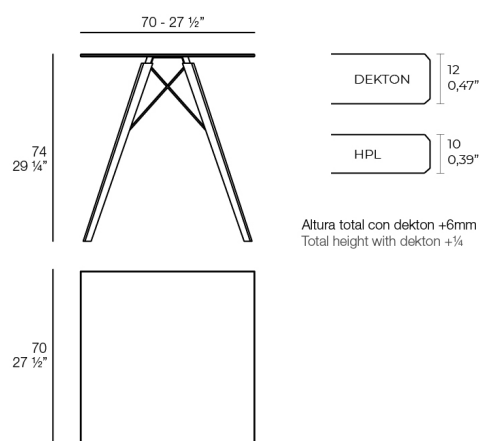

# FAZ WOOD DINING TABLE 70x70x74

By Ramon Esteve

With a warmer, more cheerful, and original design, Vondom adds wood finishes to the legs of the classics Faz chair and bar stool. As well as the bases of the table in its three types. A reinterpretation that reinforces the inspiration of the collection based on minerals and their role in nature. The result is pieces imbued with a spirit of casual luxury, without departing from the ergonomic and elegant architectural forms of the rest of the collection.

### Description

11.98 Kg

FAZ WOOD Mesa Comedor 70 x 70  
FAZ WOOD Dining table 27 1/2" x 27 1/2"