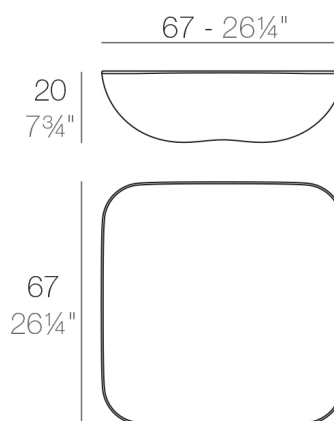

Weight

5 Kg

PILLOW Mesa Baja
PILLOW Low Table

FINISHES

BASIC

Ref. 55002

Matt Polyethylene

- ICE
- WHITE
- BLACK
- BRONZE
- STEEL
- ANTHRACITE
- RED
- PISTACHIO
- ORANGE
- KHAKI
- NAVY
- PLUM
- TAUPE
- ECRU