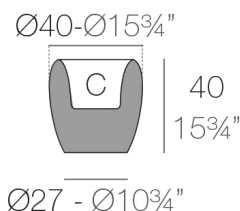

Weight

3.5 Kg

BLOW Macetero 40 C = 10 L
BLOW Planter 40 C = 2 3/4 gal

FINISHES

BASIC

Ref. 55017A

Matt Polyethylene

- ICE
- WHITE
- BLACK
- BRONZE
- STEEL
- ANTHRACITE
- RED
- PISTACHIO
- ORANGE
- KHAKI
- NAVY
- PLUM
- TAUPE
- ECRU