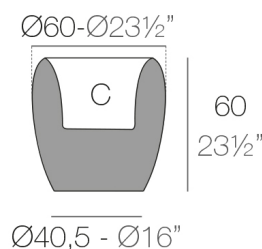

### Weight

10.02 Kg

BLOW Macetero 60 C = 28 L  
BLOW Planter 60 C = 7½ gal