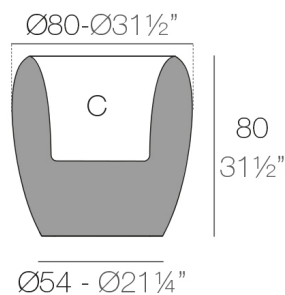

### Weight

20.08 Kg

BLOW Macetero 80

BLOW Planter 80

C = 68 L

C = 18 gal