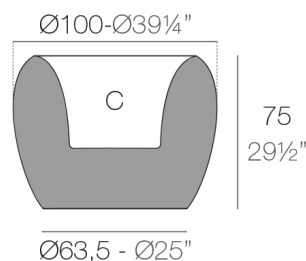

### Weight

25.08 Kg

BLOW Macetero 100x75

C = 104 L

BLOW Planter 100x75

C = 27½ gal