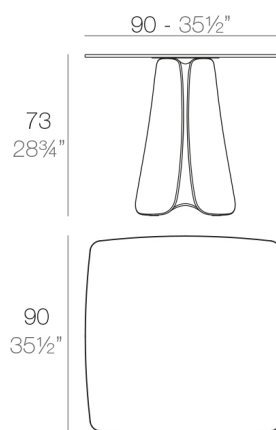

Weight

35.8 Kg

PEZZETTINA Mesa 90x90
PEZZETTINA Dinning Table 35½"x35½"

FINISHES

BASIC

Ref. 56014

Matt Polyethylene

- ICE
- WHITE
- BLACK
- BRONZE
- STEEL
- ANTHRACITE
- RED
- PISTACHIO
- ORANGE
- KHAKI
- NAVY
- TAUPE
- PLUM
- ECRU