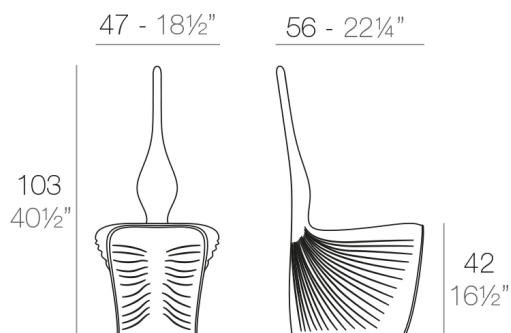

BIOPHILIA Silla
BIOPHILIA Chair

FINISHES

BASIC

Ref. 59001

Matt Polyethylene

- ☐ WHITE
- ☒ BLACK
- ☐ BRONZE
- ☐ STEEL
- ☐ ANTHRACITE
- ☐ RED
- ☐ PISTACHIO
- ☐ ORANGE
- ☐ KHAKI
- ☐ NAVY