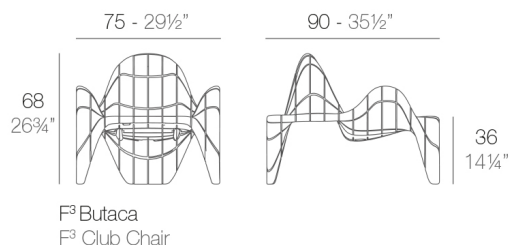

FINISHES

BASIC

Ref. 60001

Matt Polyethylene

- ☐ WHITE
- ☐ BLACK
- ☐ BRONZE
- ☐ STEEL
- ☐ ANTHRACITE
- ☐ RED
- ☐ PISTACHIO
- ☐ ORANGE
- ☐ KHAKI
- ☐ NAVY