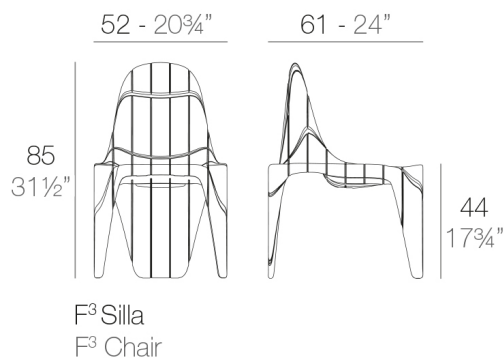

FINISHES

BASIC

Ref. 60003

Matt Polyethylene

- ☐ WHITE
- ☐ BLACK
- ☐ BRONZE
- ☐ STEEL
- ☐ ANTHRACITE
- ☐ RED
- ☐ PISTACHIO
- ☐ ORANGE
- ☐ KHAKI
- ☐ NAVY