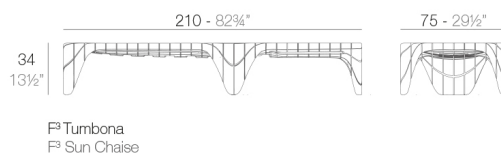

FINISHES

BASIC

Ref. 60005

Matt Polyethylene

- ☐ WHITE
- ☐ BLACK
- ☐ BRONZE
- ☐ STEEL
- ☐ ANTHRACITE
- ☐ RED
- ☐ PISTACHIO
- ☐ ORANGE
- ☐ KHAKI
- ☐ NAVY