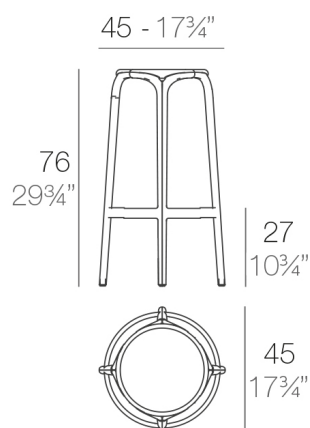

View online: <https://www.vondom.com/products/65027>

Features

Description

Made of injected polypropylene with fiber glass. Stackable. Available in several colors. Item suitable for indoor and outdoor use.

Weight

4.31 Kg

BROOKLYN Taburete Alto 76
BROOKLYN Bar Stool 29³/₄"

FINISHES

BASIC PP

Ref. 65027

Available in various colors

- PICKLE
- WHITE
- BLACK
- ECRU