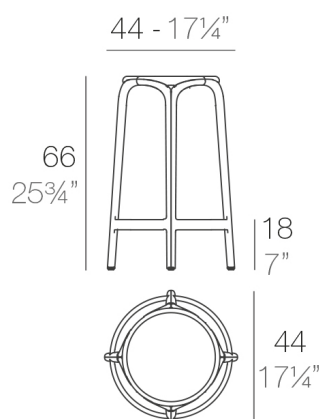

View online: <https://www.vondom.com/products/65028>

Features

Description

Made of injected polypropylene with fiber glass. Stackable. Available in several colors. Item suitable for indoor and outdoor use.

Weight

4.06 Kg

BROOKLYN Taburete Alto 66
BROOKLYN Bar Stool 25³/₄"

FINISHES

BASIC PP

Ref. 65028

Available in various colors

- PICKLE
- WHITE
- BLACK
- ECRU