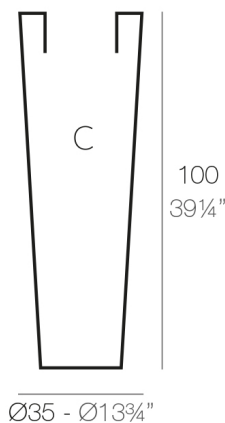

HIGH CONE POT Ø35x100

By MACETEROS

View online: <https://www.vondom.com/products/40535>

Features

Description

Pot made of polyethylene resin by rotational moulding. 100% Recyclable. Item suitable for indoor and outdoor use. Available in different finishes.

Weight

5 Kg

High Cone 100
Cono Alto 100

CONO ALTO Ø35 C = Ø29 x 100 cm
HIGH CONE Ø1 3/4" C = Ø1 1/2" x 39 1/4"

Finishes

SIMPLE

Ref. 40535

Matt finishes pot one wall