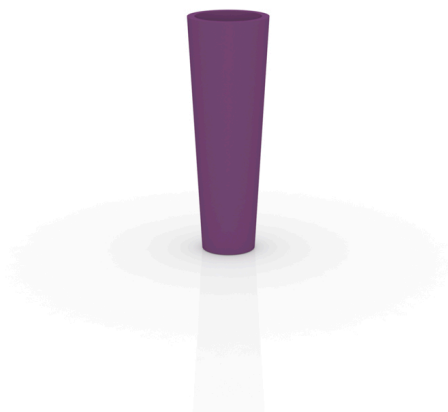

HIGH CONE POT Ø35x100

By MACETEROS

View online: <https://www.vondom.com/products/40535>

Features

Description

Pot made of polyethylene resin by rotational moulding. 100% Recyclable. Item suitable for indoor and outdoor use. Available in different finishes.

Weight

5 Kg

High Cone 100
Cono Alto 100

CONO ALTO Ø35 C = Ø29 x 100 cm
HIGH CONE Ø1 3/4" C = Ø1 1/2" x 39 1/4"

Finishes

SIMPLE

Ref. 40535

Matt finishes pot one wall