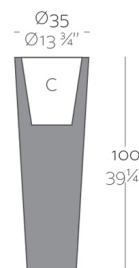

HIGH CONE POT Ø35x100

By MACETEROS

View online: <https://www.vondom.com/products/40535>

Features

Description

Pot made of polyethylene resin by rotational moulding. 100% Recyclable. Item suitable for indoor and outdoor use. Available in different finishes.

Weight

5 Kg

High Cone 100
Cono Alto 100

CONO ALTO Ø35 C = Ø29 x 100 cm
HIGH CONE Ø1 3/4" C = Ø1 1/2" x 39 1/4"

Finishes

SIMPLE

Ref. 40535

Matt finishes pot one wall