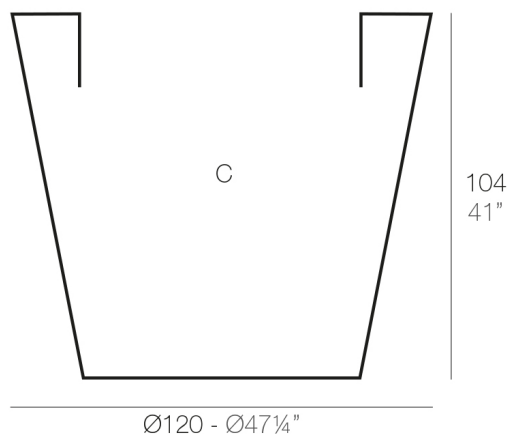

CONE POT Ø120×104

By **MACETEROS**

View online: <https://www.vondom.com/products/40612>

Features

Description

Pot made of polyethylene resin by rotational moulding. 100% Recyclable. Item suitable for indoor and outdoor use. Available in different finishes.

Weight

25 Kg

CONO Ø120 cm C = Ø103 x 104 cm
CONO Ø47¼" C = Ø40½" x 41"

Finishes

SIMPLE

Ref. 40612

Matt finishes pot one wall

BASIC