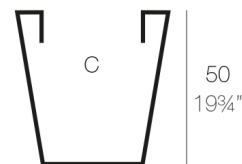

SQUARE CONE POT 50x50x50

By **MACETEROS**

View online: <https://www.vondom.com/products/41150>

Features

Description

Pot made of polyethylene resin by rotational moulding. 100% Recyclable. Item suitable for indoor and outdoor use. Available in different finishes.

Weight

5.5 Kg

50x50 - 19³/₄"x19³/₄"

CONO CUADRADO 50cm
SQUARED CONE 19³/₄"

C = 40 x 40 x 50 cm
C = 15³/₄" x 15³/₄" x 19³/₄"

Finishes

SIMPLE

Ref. 41150