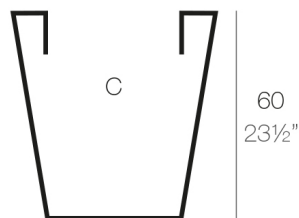

# SQUARE CONE POT 60x60x60

By **MACETEROS**

View online: <https://www.vondom.com/products/41160>

### Weight

8.4 Kg

60x60 - 23½"x23½"

CONO CUADRADO 60cm  
SQUARED CONE 23½"

C = 48 x 48 x 60 cm  
C = 19" x 19" x 23½"