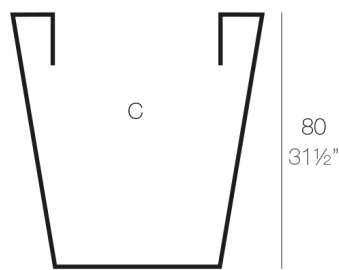

# SQUARE CONE POT 80x80x80

By **MACETEROS**

View online: <https://www.vondom.com/products/41180>

### Weight

18 Kg

80x80 - 31½"x31½"

CONO CUADRADO 80cm  
SQUARED CONE 31½"

C = 64 x 64 x 80 cm  
C = 24½" x 24½" x 31½"