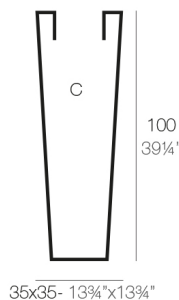

HIGH SQUARE CONE POT 35x35x100

By **MACETEROS**

View online: <https://www.vondom.com/products/41235>

Features

Description

Pot made of polyethylene resin by rotational moulding. 100% Recyclable. Item suitable for indoor and outdoor use. Available in different finishes.

Weight

7 Kg

35x35- 13³/₄"x13³/₄"

CONO CUADRADO ALTO 35 x 100 cm C = 28 x 28 x 100 cm
HIGH SQUARE CONE 13³/₄" x 13³/₄" C = 11¹/₂" x 11¹/₂" x 39¹/₄"

Finishes

SIMPLE

Ref. 41235

Matt finishes pot one wall