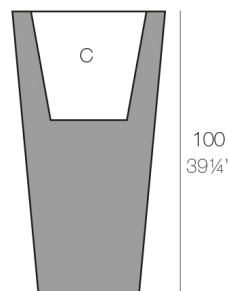

# HIGH SQUARE CONE POT 55x55x100

By **MACETEROS**

View online: <https://www.vondom.com/products/41255A>

### Weight

10.5 Kg

55x55 - 21 $\frac{3}{4}$ "x21 $\frac{3}{4}$ "

CONO CUADRADO ALTO 55 cm  
SQUARE HIGH CONE 21 $\frac{3}{4}$ "

C = 42 x 42 x 46 cm  
C = 16 $\frac{1}{2}$ " x 16 $\frac{1}{2}$ " x 18"