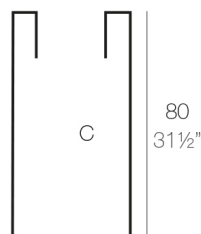

HIGH CUBE POT 40x40x80

By **MACETEROS**

View online: <https://www.vondom.com/products/41441>

Features

Description

Pot made of polyethylene resin by rotational moulding. 100% Recyclable. Item suitable for indoor and outdoor use. Available in different finishes.

Weight

9 Kg

40x40 - 15¾"x15¾"

CUBO ALTO 40 x 80 cm C = 127 L 30 cm
HIGH CONE 15¾" X 31½" C = 33½ gal 121 cm

Finishes

SIMPLE

Ref. 41441

Matt finishes pot one wall