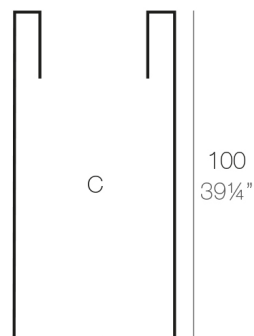

HIGH CUBE POT 50x50x100

By **MACETEROS**

View online: <https://www.vondom.com/products/41451>

Features

Description

Pot made of polyethylene resin by rotational moulding. 100% Recyclable. Item suitable for indoor and outdoor use. Available in different finishes.

Weight

14 Kg

50x50 - 19 $\frac{3}{4}$ "x19 $\frac{3}{4}$ "

CUBO ALTO 50 x 100 cm C = 249 L (100 cm)
HIGH CONE 19 $\frac{3}{4}$ " x 39 $\frac{1}{4}$ " C = 66 gal (100 cm)

Finishes

SIMPLE

Ref. 41451

Matt finishes pot one wall