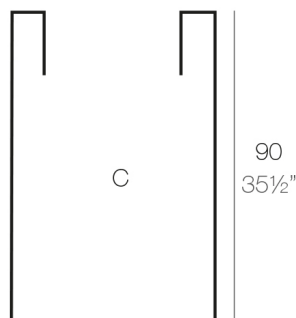

# HIGH CUBE POT 60x60x90

By **MACETEROS**

View online: <https://www.vondom.com/products/41460>

### Weight

13 Kg

60x60 - 23½"x23½"

CUBO ALTO 60 x 90 cm    C = 320 L x 90 cm  
HIGH CONE 23½" X 35½"    C = 84½ gal x 35½"