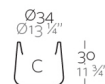

Round Vasija Ø34
Vasija Redonda Ø34

Weight

1.7 Kg

Finishes

SELF-WATERING

Ref. 42206R

Self-watering system included in all planters except those with basic finish

BASIC

Ref. 42206A

Matt Polyethylene

SIMPLE

Ref. 42206

Matt finishes pot one wall

LACQUERED

Ref. 42206F

Lacquered Polyethylene

LIGHT

Ref. 42206EW

White internally lit unit with LED technology. Available only in matte ice white finish.

RGBW LED

Ref. 42206L

Unit with internal lighting with RGBW LED technology and remote control unit for switching colors. Available only in matte ice white finish. Remote control included.

RGBW LED DMX

Ref. 42206D

Unit with internal lighting with RGBW LED technology and remote control unit for switching colors. Also controlled by DMX-1024 (wireless), enabling communication between one or more products simultaneously via the DMX transmitter (not included).

RGBW LED BATTERY

Ref. 42206Y

Unit with internal lighting with battery-powered RGBW LED